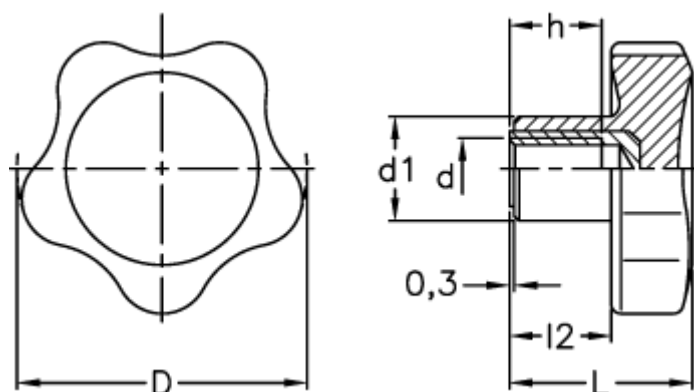

# Data Sheet

Article number: 2302166552

Description: E+G Lobe knob  
VC.692/60 B-M12

## Measures

D	= 60
d1	= 21
d 6H	= M12
h	= 20
L	= 36.5
l2	= 21.0